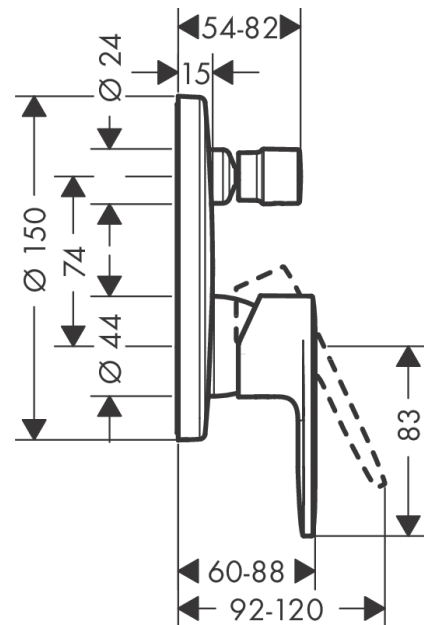

Vernis Blend

Single lever bath mixer for concealed installation for iBox universal

Surfaces: **Matt Black** Article Number: **71466670**

Description

product features

- 2 functions
- connection type: basic set
- flow rate upper outlet: 21 l/min
- flow rate lower outlet: 29 l/min
- min. operating pressure: 1 bar
- max. operating pressure: 10 bar
- ceramic cartridge
- temperature limitation adjustable
- diverter with automatic resetting
- suitable for continuous flow water heaters

Product image

Scale drawing

Flowchart